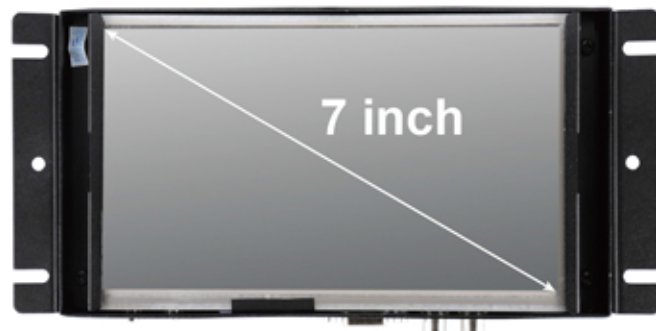

K70/K70T

Open Frame Touch Monitor

7" Metal Housing TFT LCD Touch Monitor

- 7 inch TFT LCD, Widescreen
- Touch function optional
- 4-wires resistive touch panel
- HDMI /VGA / Video input
- Audio input & output
- 800x480 Resolution
- 250cd/m² brightness,LED Backlight
- VESA FPM PMI 75X75 MM

APPEARANCE

SPECIFICATIONS/OUTLINE DIMENSION

Model No.	K70 (Without Touch Function) K70T (With Touch Function)
LCD Size	7 inch
HDMI input	○
VGA input	○
Video input	○(x2)
Audio input	○
Audio output	○
LCD Resolution	800x480
Brightness	250 cd/m ²
Backlight	LED
Aspect Ratio	Widescreen
Contrast	500:1
View Angle	70°/70°(L/R) 50°/70°(U/D)
Touch Panel	4-Wires Resistive
Touch Interface	USB / RS232 optional
OS Support	Windows XP/NT4/9X/ME, WINCE, MAC, MS-DOS, Linux,Windows Vista / Windows 7&8 (32 bit & 64 bit)
Speaker	- (OPTIONAL)
Power	DC12V±15%
Power Consumption	≤8w
Work Temperature	-20 ~ 60 C
Storage Temperature	-30 ~ 70 C
Mounting VESA	75x75mm
Dimension	187x103x31 mm
Weight	1000g
Accessories	Power Adapter,VGA Cable,Remote Control,Touch Pen,Drive CD