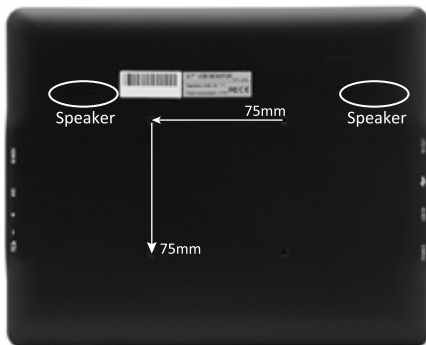

9.7 inch USB Powered LCD Monitor

- 9.7" IPS LCD USB monitor, 4:3 Aspect Ratio
- Touch function optional
- 5-wires resistive touch panel
- Min HDMI & Mini USB & USB 2.0 input & USB 2.0 output
- 1024X768 Resolution
- 350cd/m² brightness, LED Backlight
- One PC can connect 6pcs USB Powered
- VESA 75mm Mount Holes

FEATURE

Abundant Interface

1. USB 5V For Charging
2. USB Output
3. Mini USB input
4. For IOS/Android Device with HDMI Sync Output
5. Ear Phone Slot

VESA 75mm Mount Holes Speaker Built-in

SPECIFICATIONS

Model No.	CU970N (Without Touch Function) CU970NT (With Touch Function)	Viewing Angle	178°(H) / 178°(V)
Description	9.7 inch USB Powered IPS LCD Monitor	Speaker	x 2pcs (built-in backside) (Use only in HDMI Mode)
LCD Size	9.7 inch (IPS LCD PANEL)	Ear Phone Slot	x 1pcs (Use only in HDMI Mode)
Signal Input	Mini HDMI x 1 (For Phone or tablet PC)	Power input	USB DC5V
	Mini USB x 1 (For USB Monitor)	Power consumption	≤11w
	USB2.0 x 1 (For keyboard or Mouse)	Work temperature	-20~60 C
Signal Output	USB 2.0 x 1 (For 5V out charging)	Store temperature	-30~70 C
Resolution	1024 x 768	Size(mm)	242(L) x 195(W) x 15(H)
Backlight	LED	Weight	500g
Brightness	350cd/m ²	Certification	FCC,CE,RoHS
Contrast	900:1	Warranty Time	12 months
Aspect Ratio	4:3	Accessories	HDMI Type A to C cable, Mini USB Cable, Car adapter, Manual DC 5V Adapter, Touch pen (for touch), Drive CD (for touch)
Support OS(Displaylink Program)	Windows / MAC OS		