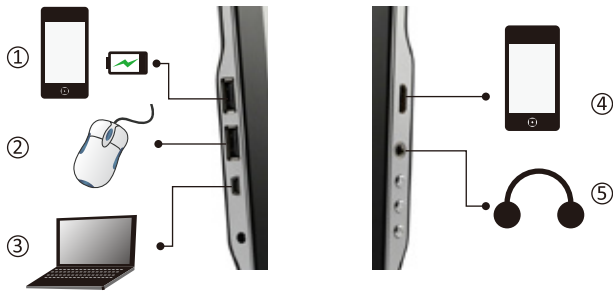

9.7 inch USB Powered LCD Monitor

- 9.7" IPS LCD USB monitor, 4:3 Aspect Ratio
- Touch function optional
- 5-wires resistive touch panel
- Min HDMI & Mini USB & USB 2.0 input & USB 2.0 output
- 1024X768 Resolution
- 350cd/m² brightness, LED Backlight
- One PC can connect 6pcs USB Powered
- VESA 75mm Mount Holes

FEATURE

Abundant Interface

1. USB 5V For Charging
2. USB Output
3. Mini USB input
4. For IOS/Android Device with HDMI Sync Output
5. Ear Phone Slot

VESA 75mm Mount Holes Speaker Built-in

SPECIFICATIONS

Model No.	CU970N (Without Touch Function) CU970NT (With Touch Function)	Viewing Angle	178°(H) / 178°(V)
Description	9.7 inch USB Powered IPS LCD Monitor	Speaker	x 2pcs (built-in backside) (Use only in HDMI Mode)
LCD Size	9.7 inch (IPS LCD PANEL)	Ear Phone Slot	x 1pcs (Use only in HDMI Mode)
Signal Input	Mini HDMI x 1 (For Phone or tablet PC)	Power input	USB DC5V
	Mini USB x 1 (For USB Monitor)	Power consumption	≤11w
	USB2.0 x 1 (For keyboard or Mouse)	Work temperature	-20~60 C
Signal Output	USB 2.0 x 1 (For 5V out charging)	Store temperature	-30~70 C
Resolution	1024 x 768	Size(mm)	242(L) x 195(W) x 15(H)
Backlight	LED	Weight	500g
Brightness	350cd/m ²	Certification	FCC,CE,RoHS
Contrast	900:1	Warranty Time	12 months
Aspect Ratio	4:3	Accessories	HDMI Type A to C cable, Mini USB Cable, Car adapter, Manual DC 5V Adapter, Touch pen (for touch), Drive CD (for touch)
Support OS(Displaylink Program)	Windows / MAC OS		

One USB Cable does it all! Not need Power adapter, not need VGA etc.

Displaylink Chip, support Windows OS, MAC OS.

Duplicate

Extend

Primary Monitor