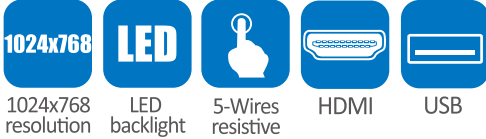

9.7 inch USB Powered LCD Monitor

- 9.7" IPS LCD USB monitor, 4:3 Aspect Ratio
- Touch function optional
- 5-wires resistive touch panel
- Min HDMI & Mini USB & USB 2.0 input & USB 2.0 output
- 1024X768 Resolution
- 350cd/m² brightness, LED Backlight
- One PC can connect 6pcs USB Powered
- VESA 75mm Mount Holes

FEATURE

Abundant Interface

1. USB 5V For Charging
2. USB Output
3. Mini USB input
4. For IOS/Android Device with HDMI Sync Output
5. Ear Phone Slot

VESA 75mm Mount Holes Speaker Built-in

SPECIFICATIONS

Model No.	CU970N (Without Touch Function) CU970NT (With Touch Function)	Viewing Angle	178°(H) / 178°(V)
Description	9.7 inch USB Powered IPS LCD Monitor	Speaker	x 2pcs (built-in backside) (Use only in HDMI Mode)
LCD Size	9.7 inch (IPS LCD PANEL)	Ear Phone Slot	x 1pcs (Use only in HDMI Mode)
Signal Input	Mini HDMI x 1 (For Phone or tablet PC)	Power input	USB DC5V
	Mini USB x 1 (For USB Monitor)	Power consumption	≤11w
	USB2.0 x 1 (For keyboard or Mouse)	Work temperature	-20~60 C
Signal Output	USB 2.0 x 1 (For 5V out charging)	Store temperature	-30~70 C
Resolution	1024 x 768	Size(mm)	242(L) x 195(W) x 15(H)
Backlight	LED	Weight	500g
Brightness	350cd/m ²	Certification	FCC,CE,RoHS
Contrast	900:1	Warranty Time	12 months
Aspect Ratio	4:3	Accessories	HDMI Type A to C cable, Mini USB Cable, Car adapter, Manual DC 5V Adapter, Touch pen (for touch), Drive CD (for touch)
Support OS(Displaylink Program)	Windows / MAC OS		